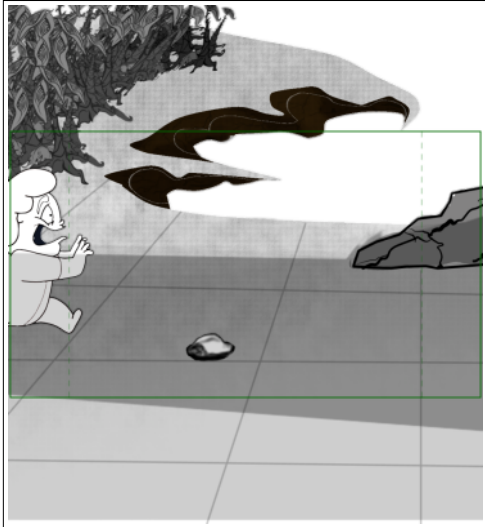

Scene	Duration	Panel	Duration
13	07:15	1	00:05

**Action Notes**

START SCENE 13

Open scene with establish WIDE SHOT of the scene

Scene	Duration	Panel	Duration
13	07:15	2	02:15

**Notes**

START to TRUCK-IN to the lower left corner of the frame

Scene	Duration	Panel	Duration
13	07:15	3	00:04

**Notes**

End to TRUCK-IN to the lower left corner of the frame to establish a FULL-SHOT

Scene	Duration	Panel	Duration
13	07:15	4	00:05

**Action Notes**

The main character (JR) enters the LEFT side of the frame and runs to the RIGHT side of the frame

Scene	Duration	Panel	Duration
13	07:15	5	00:08

**Action Notes**

The main character (JR) trips on a rock

Scene	Duration	Panel	Duration
13	07:15	6	00:05

**Notes**

START Panning with a Full Shot left to right sides of the frame with the main character (JR)

The main character (JR) is face down on his belly sliding towards the hole

Scene	Duration	Panel	Duration
13	07:15	10	00:12

Scene	Duration	Panel	Duration
13	07:15	10	00:12

Scene	Duration	Panel	Duration
13	07:15	10	00:12