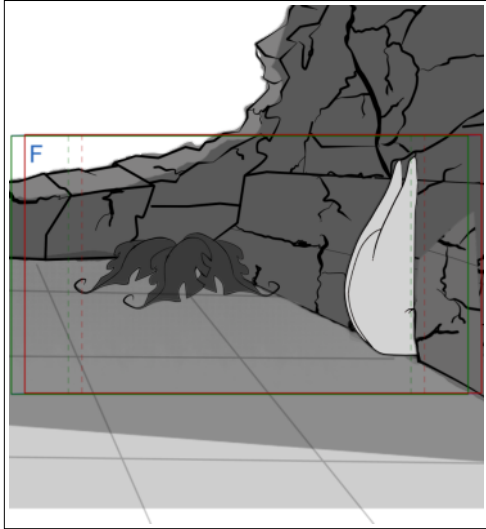

The main character (JR) is face down on his belly sliding towards the hole

Scene	Duration	Panel	Duration
13	07:15	10	00:12

Scene	Duration	Panel	Duration
13	07:15	10	00:12

Scene	Duration	Panel	Duration
13	07:15	10	00:12

Scene	Duration	Panel	Duration
13	07:15	11	00:05

**Action Notes**

The main characters (JR) lower legs hit the wall

**Notes**

END Panning with a Full Shot left to right sides of the frame

Scene	Duration	Panel	Duration
13	07:15	12	00:05