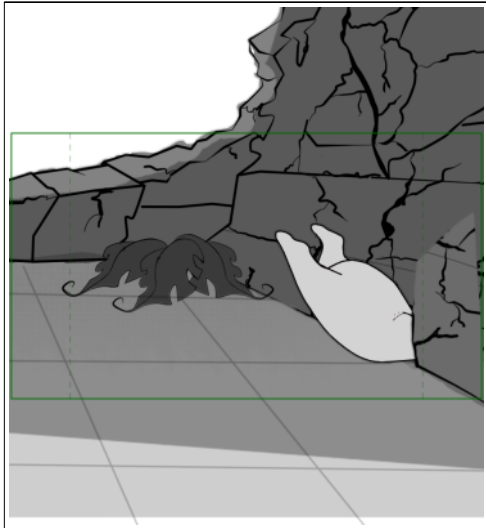

The main character (JR) is face down on his belly sliding towards the hole

Scene	Duration	Panel	Duration
13	07:15	10	00:12

Scene	Duration	Panel	Duration
13	07:15	10	00:12

Scene	Duration	Panel	Duration
13	07:15	10	00:12

Scene	Duration	Panel	Duration
13	07:15	11	00:05

**Action Notes**

The main characters (JR) lower legs hit the wall

**Notes**

END Panning with a Full Shot left to right sides of the frame

Scene	Duration	Panel	Duration
13	07:15	12	00:05

**Action Notes**

END SCENE 13

The main character (JR) hits the ground

**Notes**

END the scene to a Full-shot

CUT TO SCENE 14

Scene	Duration	Panel	Duration
13	07:15	13	02:07