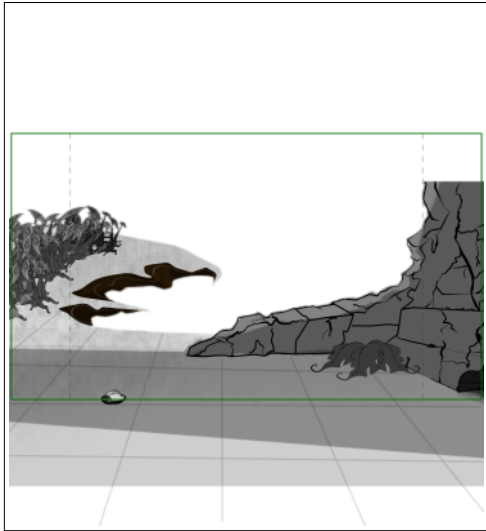

Scene	Duration	Panel	Duration
13	07:15	1	00:05

**Action Notes**

START SCENE 13

Open scene with establish WIDE SHOT of the scene

Scene	Duration	Panel	Duration
13	07:15	2	02:15

**Notes**

START to TRUCK-IN to the lower left corner of the frame

Scene	Duration	Panel	Duration
13	07:15	3	00:04

**Notes**

End to TRUCK-IN to the lower left corner of the frame to establish a FULL-SHOT

Scene	Duration	Panel	Duration
13	07:15	4	00:05

**Action Notes**

The main character (JR) enters the LEFT side of the frame and runs to the RIGHT side of the frame

Scene	Duration	Panel	Duration
13	07:15	5	00:08

**Action Notes**

The main character (JR) trips on a rock

Scene	Duration	Panel	Duration
13	07:15	6	00:05

**Notes**

START Panning with a Full Shot left to right sides of the frame with the main character (JR)

The main character (JR) is face down on his belly sliding towards the hole

Scene	Duration	Panel	Duration
13	07:15	10	00:12

Scene	Duration	Panel	Duration
13	07:15	10	00:12

Scene	Duration	Panel	Duration
13	07:15	10	00:12