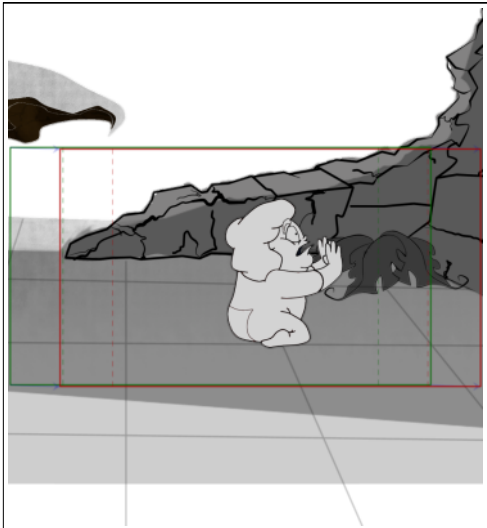

Action Notes

The main character (JR) smashes into the ground

Scene	Duration	Panel	Duration
13	07:15	9	00:05