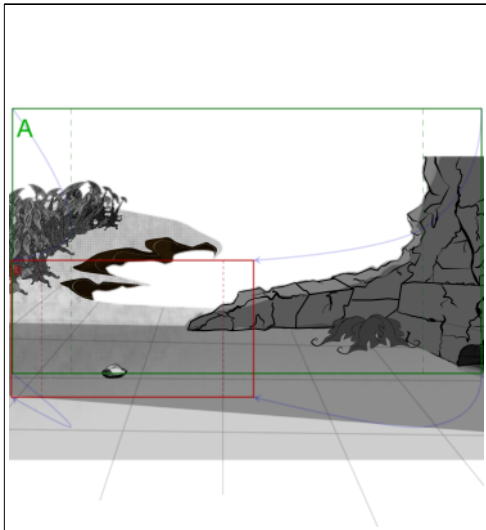

Scene	Duration	Panel	Duration
13	07:15	1	00:05

**Action Notes**

START SCENE 13

Open scene with establish WIDE SHOT of the scene

Scene	Duration	Panel	Duration
13	07:15	2	02:15

**Notes**

START to TRUCK-IN to the lower left corner of the frame

Scene	Duration	Panel	Duration
13	07:15	3	00:04

**Notes**

End to TRUCK-IN to the lower left corner of the frame to establish a FULL-SHOT

Scene	Duration	Panel	Duration
13	07:15	4	00:05

**Action Notes**

The main character (JR) enters the LEFT side of the frame and runs to the RIGHT side of the frame

Scene	Duration	Panel	Duration
13	07:15	5	00:08

**Action Notes**

The main character (JR) trips on a rock

Scene	Duration	Panel	Duration
13	07:15	6	00:05

**Notes**

START Panning with a Full Shot left to right sides of the frame with the main character (JR)

The main character (JR) is face down on his belly sliding towards the hole

Scene	Duration	Panel	Duration
13	07:15	10	00:12

Scene	Duration	Panel	Duration
13	07:15	10	00:12

Scene	Duration	Panel	Duration
13	07:15	10	00:12