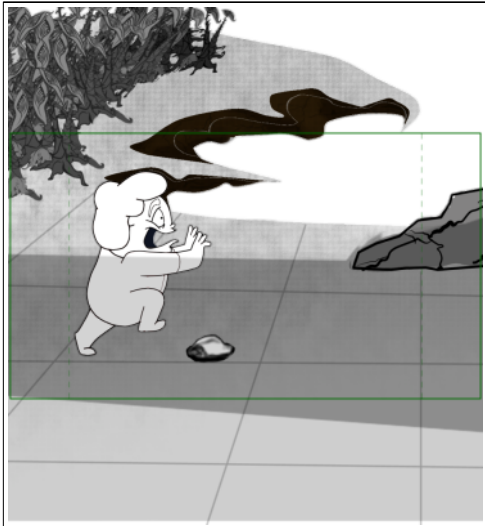

Scene	Duration	Panel	Duration
13	07:15	3	00:04

**Notes**

End to TRUCK-IN to the lower left corner of the frame to establish a FULL-SHOT

Scene	Duration	Panel	Duration
13	07:15	4	00:05

**Action Notes**

The main character (JR) enters the LEFT side of the frame and runs to the RIGHT side of the frame

Scene	Duration	Panel	Duration
13	07:15	5	00:08

**Action Notes**

The main character (JR) trips on a rock

Scene	Duration	Panel	Duration
13	07:15	6	00:05

**Notes**

START Panning with a Full Shot left to right sides of the frame with the main character (JR)

The main character (JR) is face down on his belly sliding towards the hole

Scene	Duration	Panel	Duration
13	07:15	10	00:12

Scene	Duration	Panel	Duration
13	07:15	10	00:12

Scene	Duration	Panel	Duration
13	07:15	10	00:12