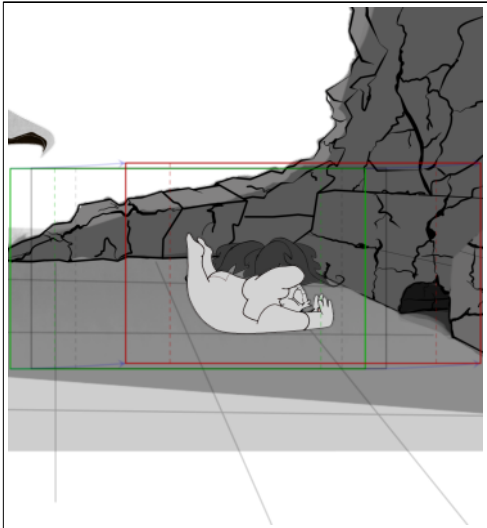

Scene	Duration	Panel	Duration
13	07:15	10	00:12