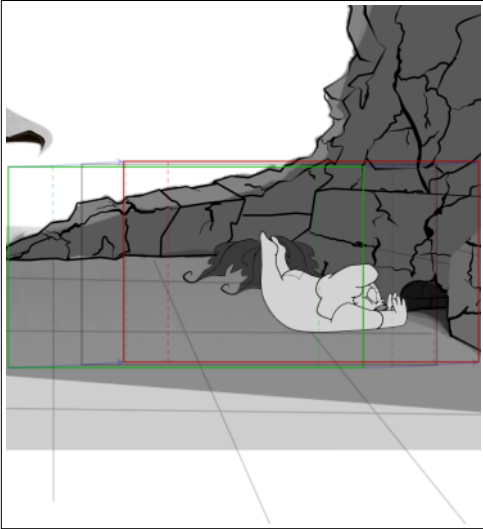

Scene	Duration	Panel	Duration
13	07:15	9	00:05

Scene	Duration	Panel	Duration
13	07:15	10	00:12

Scene	Duration	Panel	Duration
13	07:15	10	00:12

Scene	Duration	Panel	Duration
13	07:15	10	00:12

**Action Notes**

The main character (JR) is face down on his belly sliding towards the hole

Scene	Duration	Panel	Duration
13	07:15	10	00:12

Scene	Duration	Panel	Duration
13	07:15	10	00:12

Scene	Duration	Panel	Duration
13	07:15	10	00:12