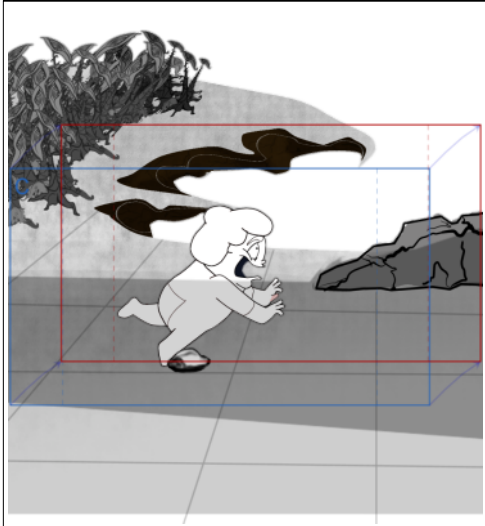

Scene	Duration	Panel	Duration
13	07:15	3	00:04

**Notes**

End to TRUCK-IN to the lower left corner of the frame to establish a FULL-SHOT

Scene	Duration	Panel	Duration
13	07:15	4	00:05

**Action Notes**

The main character (JR) enters the LEFT side of the frame and runs to the RIGHT side of the frame

Scene	Duration	Panel	Duration
13	07:15	5	00:08

**Action Notes**

The main character (JR) trips on a rock

Scene	Duration	Panel	Duration
13	07:15	6	00:05

**Notes**

START Panning with a Full Shot left to right sides of the frame with the main character (JR)

The main character (JR) is face down on his belly sliding towards the hole

Scene	Duration	Panel	Duration
13	07:15	10	00:12

Scene	Duration	Panel	Duration
13	07:15	10	00:12

Scene	Duration	Panel	Duration
13	07:15	10	00:12