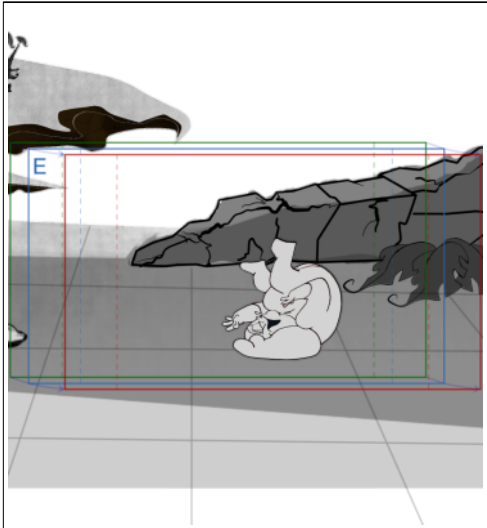

Scene	Duration	Panel	Duration
13	07:15	5	00:08

**Action Notes**

The main character (JR) trips on a rock

Scene	Duration	Panel	Duration
13	07:15	6	00:05

**Notes**

START Panning with a Full Shot left to right sides of the frame with the main character (JR)

Scene	Duration	Panel	Duration
13	07:15	7	00:06

**Action Notes**

The main character (JR) flies into the air

Scene	Duration	Panel	Duration
13	07:15	8	00:05

**Action Notes**

The main character (JR) smashes into the ground

The main character (JR) is face down on his belly sliding towards the hole

Scene	Duration	Panel	Duration
13	07:15	10	00:12

Scene	Duration	Panel	Duration
13	07:15	10	00:12

Scene	Duration	Panel	Duration
13	07:15	10	00:12