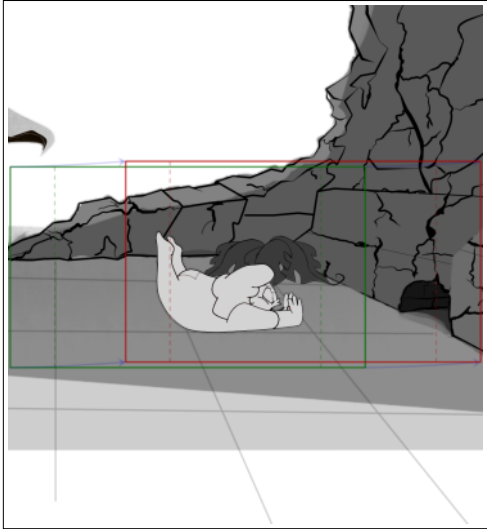

Scene	Duration	Panel	Duration
13	07:15	10	00:12

Scene	Duration	Panel	Duration
13	07:15	10	00:12