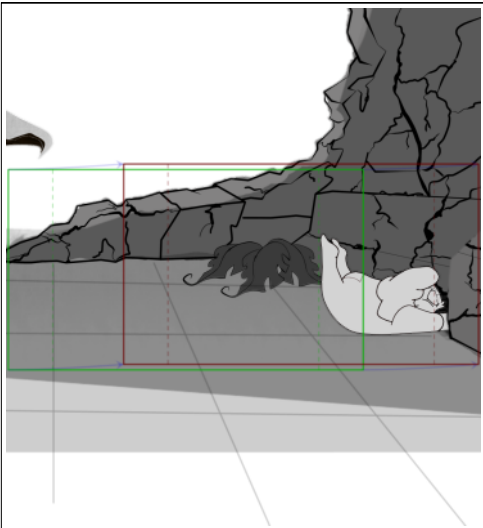

The main character (JR) is face down on his belly sliding towards the hole

Scene	Duration	Panel	Duration
13	07:15	10	00:12

Scene	Duration	Panel	Duration
13	07:15	10	00:12

Scene	Duration	Panel	Duration
13	07:15	10	00:12

Scene	Duration	Panel	Duration
13	07:15	11	00:05

**Action Notes**

The main characters (JR) lower legs hit the wall

**Notes**

END Panning with a Full Shot left to right sides of the frame

Scene	Duration	Panel	Duration
13	07:15	12	00:05