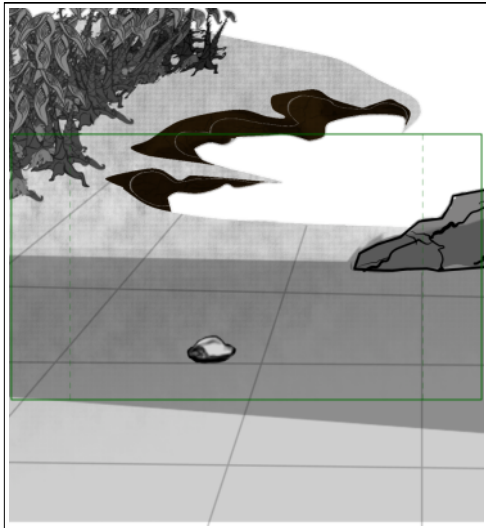

Scene	Duration	Panel	Duration
13	07:15	1	00:05

**Action Notes**

START SCENE 13

Open scene with establish WIDE SHOT of the scene

Scene	Duration	Panel	Duration
13	07:15	2	02:15

**Notes**

START to TRUCK-IN to the lower left corner of the frame

Scene	Duration	Panel	Duration
13	07:15	3	00:04

**Notes**

End to TRUCK-IN to the lower left corner of the frame to establish a FULL-SHOT

Scene	Duration	Panel	Duration
13	07:15	4	00:05

**Action Notes**

The main character (JR) enters the LEFT side of the frame and runs to the RIGHT side of the frame

Scene	Duration	Panel	Duration
13	07:15	5	00:08

**Action Notes**

The main character (JR) trips on a rock

Scene	Duration	Panel	Duration
13	07:15	6	00:05

**Notes**

START Panning with a Full Shot left to right sides of the frame with the main character (JR)

The main character (JR) is face down on his belly sliding towards the hole

Scene	Duration	Panel	Duration
13	07:15	10	00:12

Scene	Duration	Panel	Duration
13	07:15	10	00:12

Scene	Duration	Panel	Duration
13	07:15	10	00:12