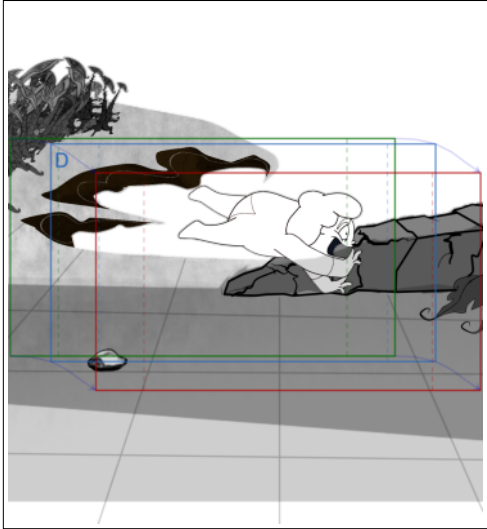

Scene	Duration	Panel	Duration
13	07:15	3	00:04

**Notes**

End to TRUCK-IN to the lower left corner of the frame to establish a FULL-SHOT

Scene	Duration	Panel	Duration
13	07:15	4	00:05

**Action Notes**

The main character (JR) enters the LEFT side of the frame and runs to the RIGHT side of the frame

Scene	Duration	Panel	Duration
13	07:15	5	00:08

**Action Notes**

The main character (JR) trips on a rock

Scene	Duration	Panel	Duration
13	07:15	6	00:05

**Notes**

START Panning with a Full Shot left to right sides of the frame with the main character (JR)

Scene	Duration	Panel	Duration
13	07:15	7	00:06

**Action Notes**

The main character (JR) flies into the air

Scene	Duration	Panel	Duration
13	07:15	8	00:05

**Action Notes**

The main character (JR) smashes into the ground

The main character (JR) is face down on his belly sliding towards the hole

Scene	Duration	Panel	Duration
13	07:15	10	00:12

Scene	Duration	Panel	Duration
13	07:15	10	00:12

Scene	Duration	Panel	Duration
13	07:15	10	00:12