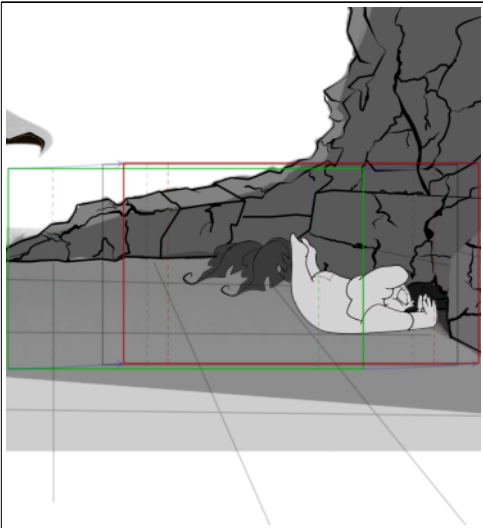

Scene	Duration	Panel	Duration
13	07:15	9	00:05

Scene	Duration	Panel	Duration
13	07:15	10	00:12

Scene	Duration	Panel	Duration
13	07:15	10	00:12

Scene	Duration	Panel	Duration
13	07:15	10	00:12

**Action Notes**

The main character (JR) is face down on his belly sliding towards the hole

Scene	Duration	Panel	Duration
13	07:15	10	00:12

Scene	Duration	Panel	Duration
13	07:15	10	00:12

Scene	Duration	Panel	Duration
13	07:15	10	00:12