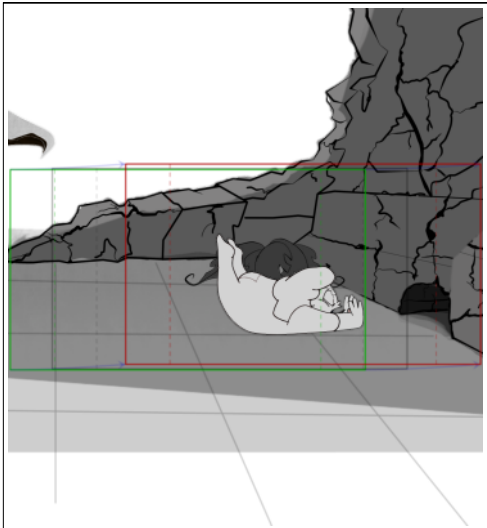

Scene	Duration	Panel	Duration
13	07:15	9	00:05

Scene	Duration	Panel	Duration
13	07:15	10	00:12

Scene	Duration	Panel	Duration
13	07:15	10	00:12

Scene	Duration	Panel	Duration
13	07:15	10	00:12

**Action Notes**

The main character (JR) is face down on his belly sliding towards the hole

Scene	Duration	Panel	Duration
13	07:15	10	00:12

Scene	Duration	Panel	Duration
13	07:15	10	00:12

Scene	Duration	Panel	Duration
13	07:15	10	00:12